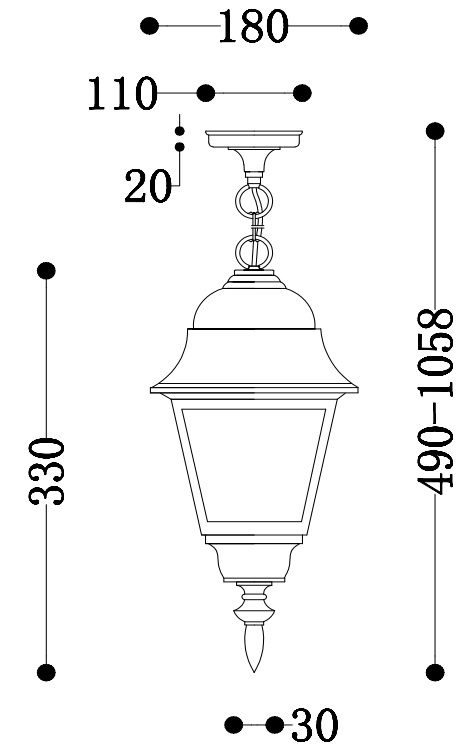

# Instruction

O001PL-01W

1 x E27 (60W)

Model: O001PL-01W  
Collection: Outdoor  
Series: Abbey Road

Ceiling Lamps